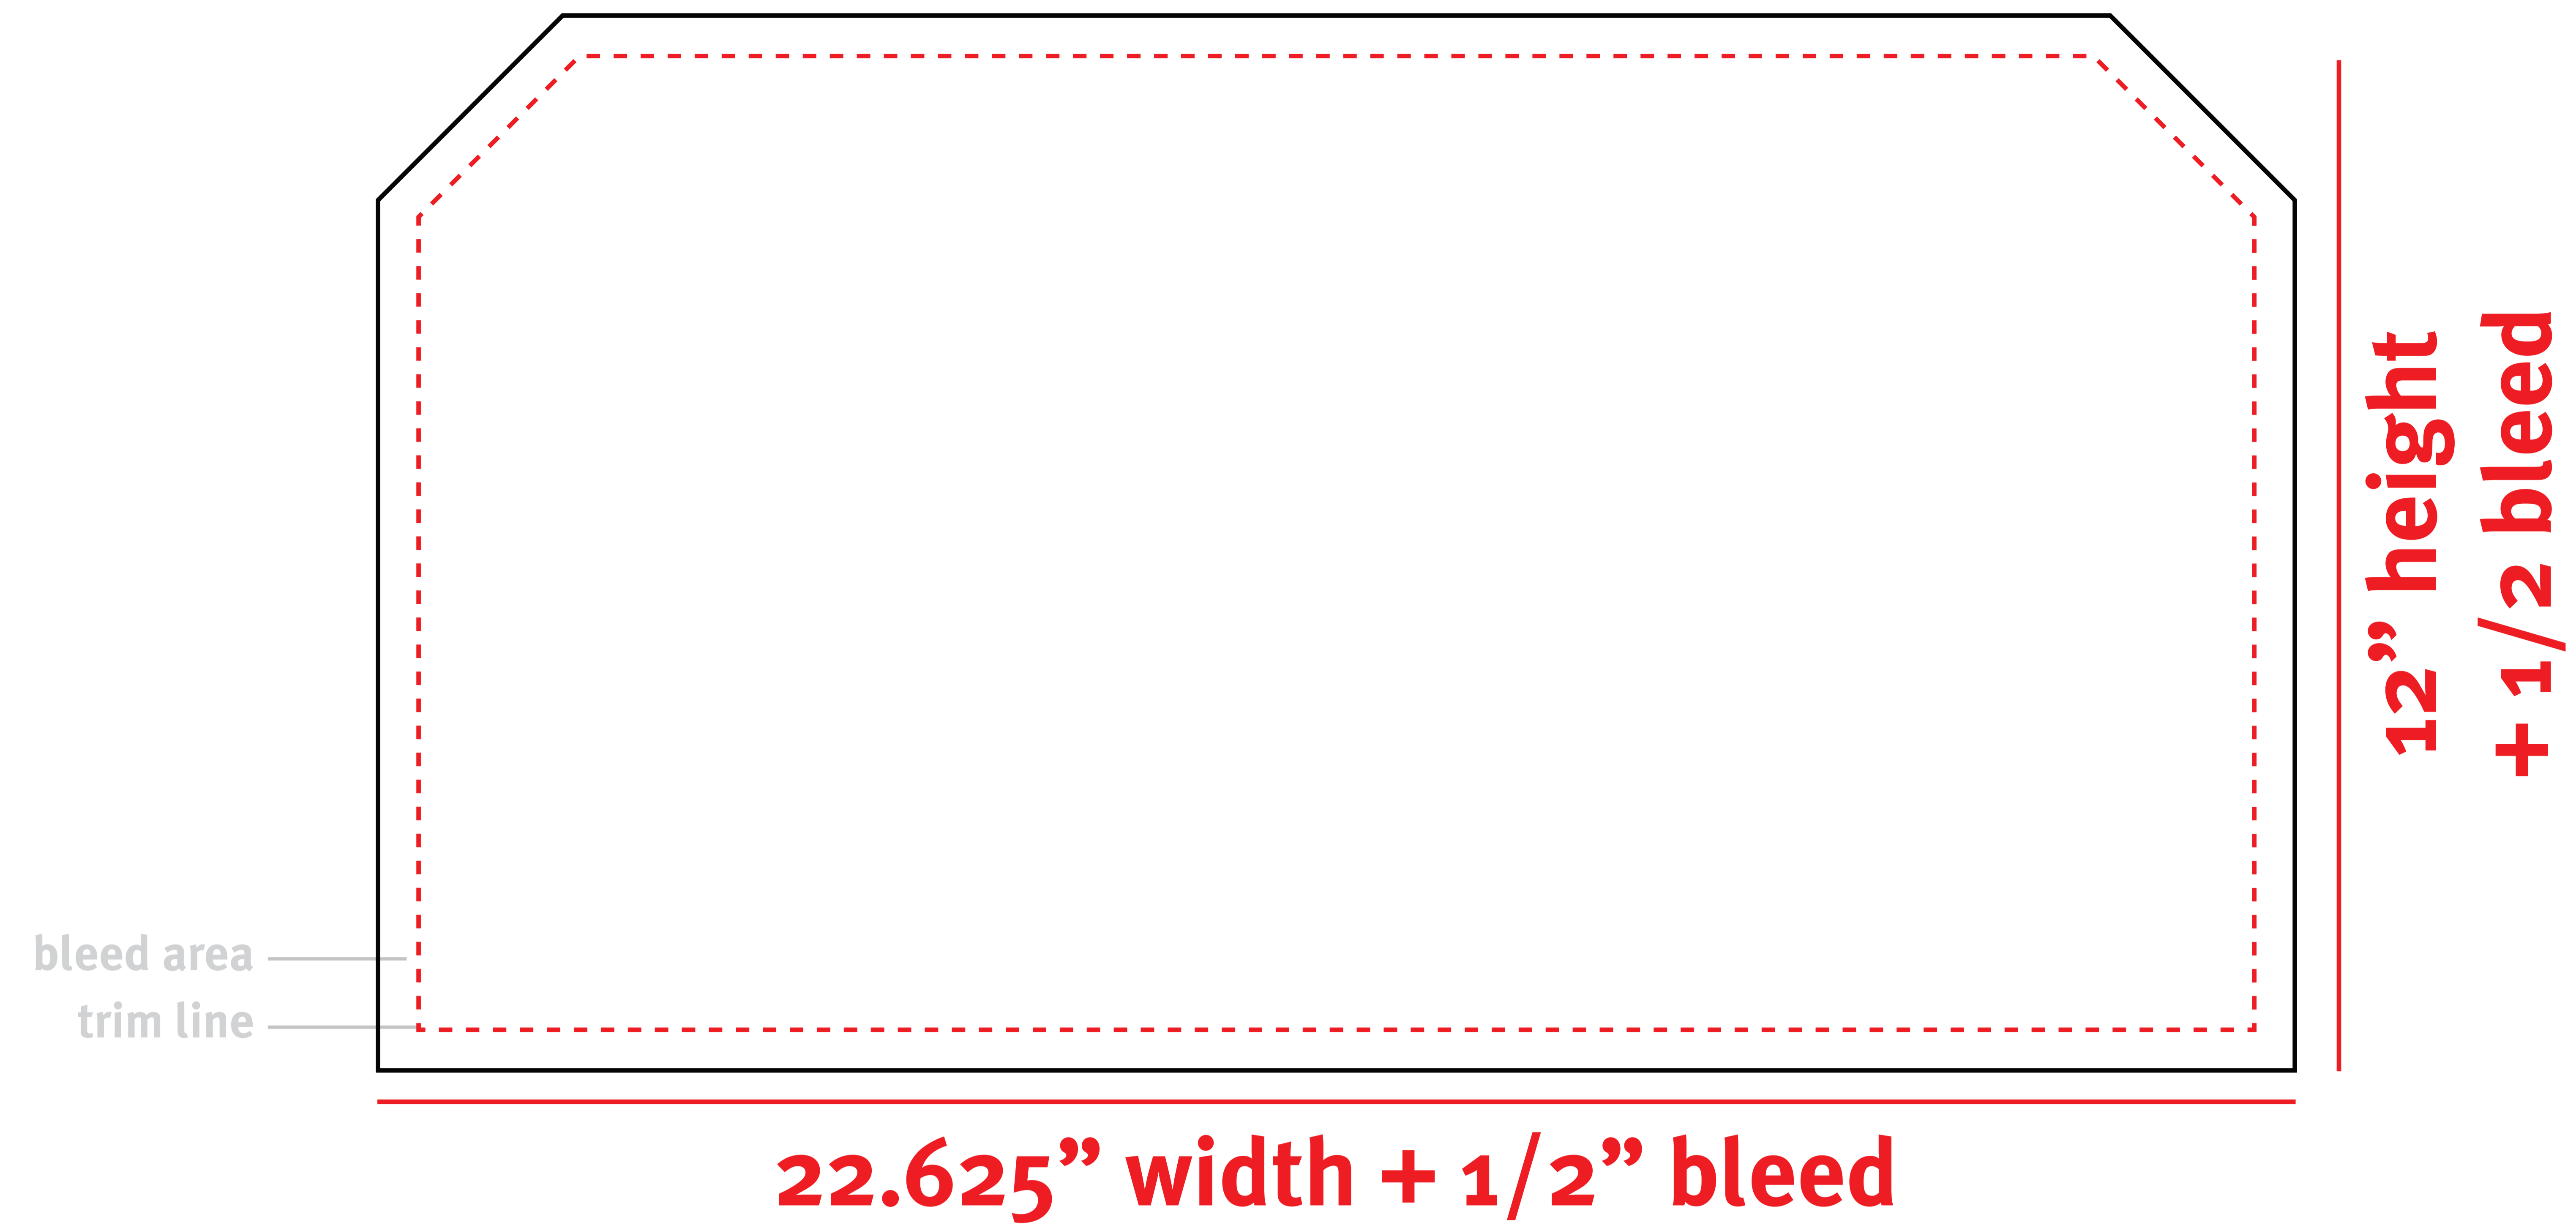

Short Tapered Header Folding Display Template

Header:
Total Graphic Area: 23.625" w X 13" h
Trim Size: 22.625" w X 12" h

Please be sure add a 1/2" bleed around the perimeter. See template for trim lines.

General Art Guidelines:

- CMYK Color
- Do not embed images, supply them
- Resolution must be 100-120 ppi
- All fonts must be created to outlines

Long Tapered Header Folding Display Template

Header:
Total Graphic Area: 31.625" w X 13" h
Trim Size: 30.625" w X 12" h

Please be sure add a 1/2" bleed around the perimeter. See template for trim lines.

General Art Guidelines:

- CMYK Color
- Do not embed images, supply them
- Resolution must be 100-120 ppi
- All fonts must be created to outlines