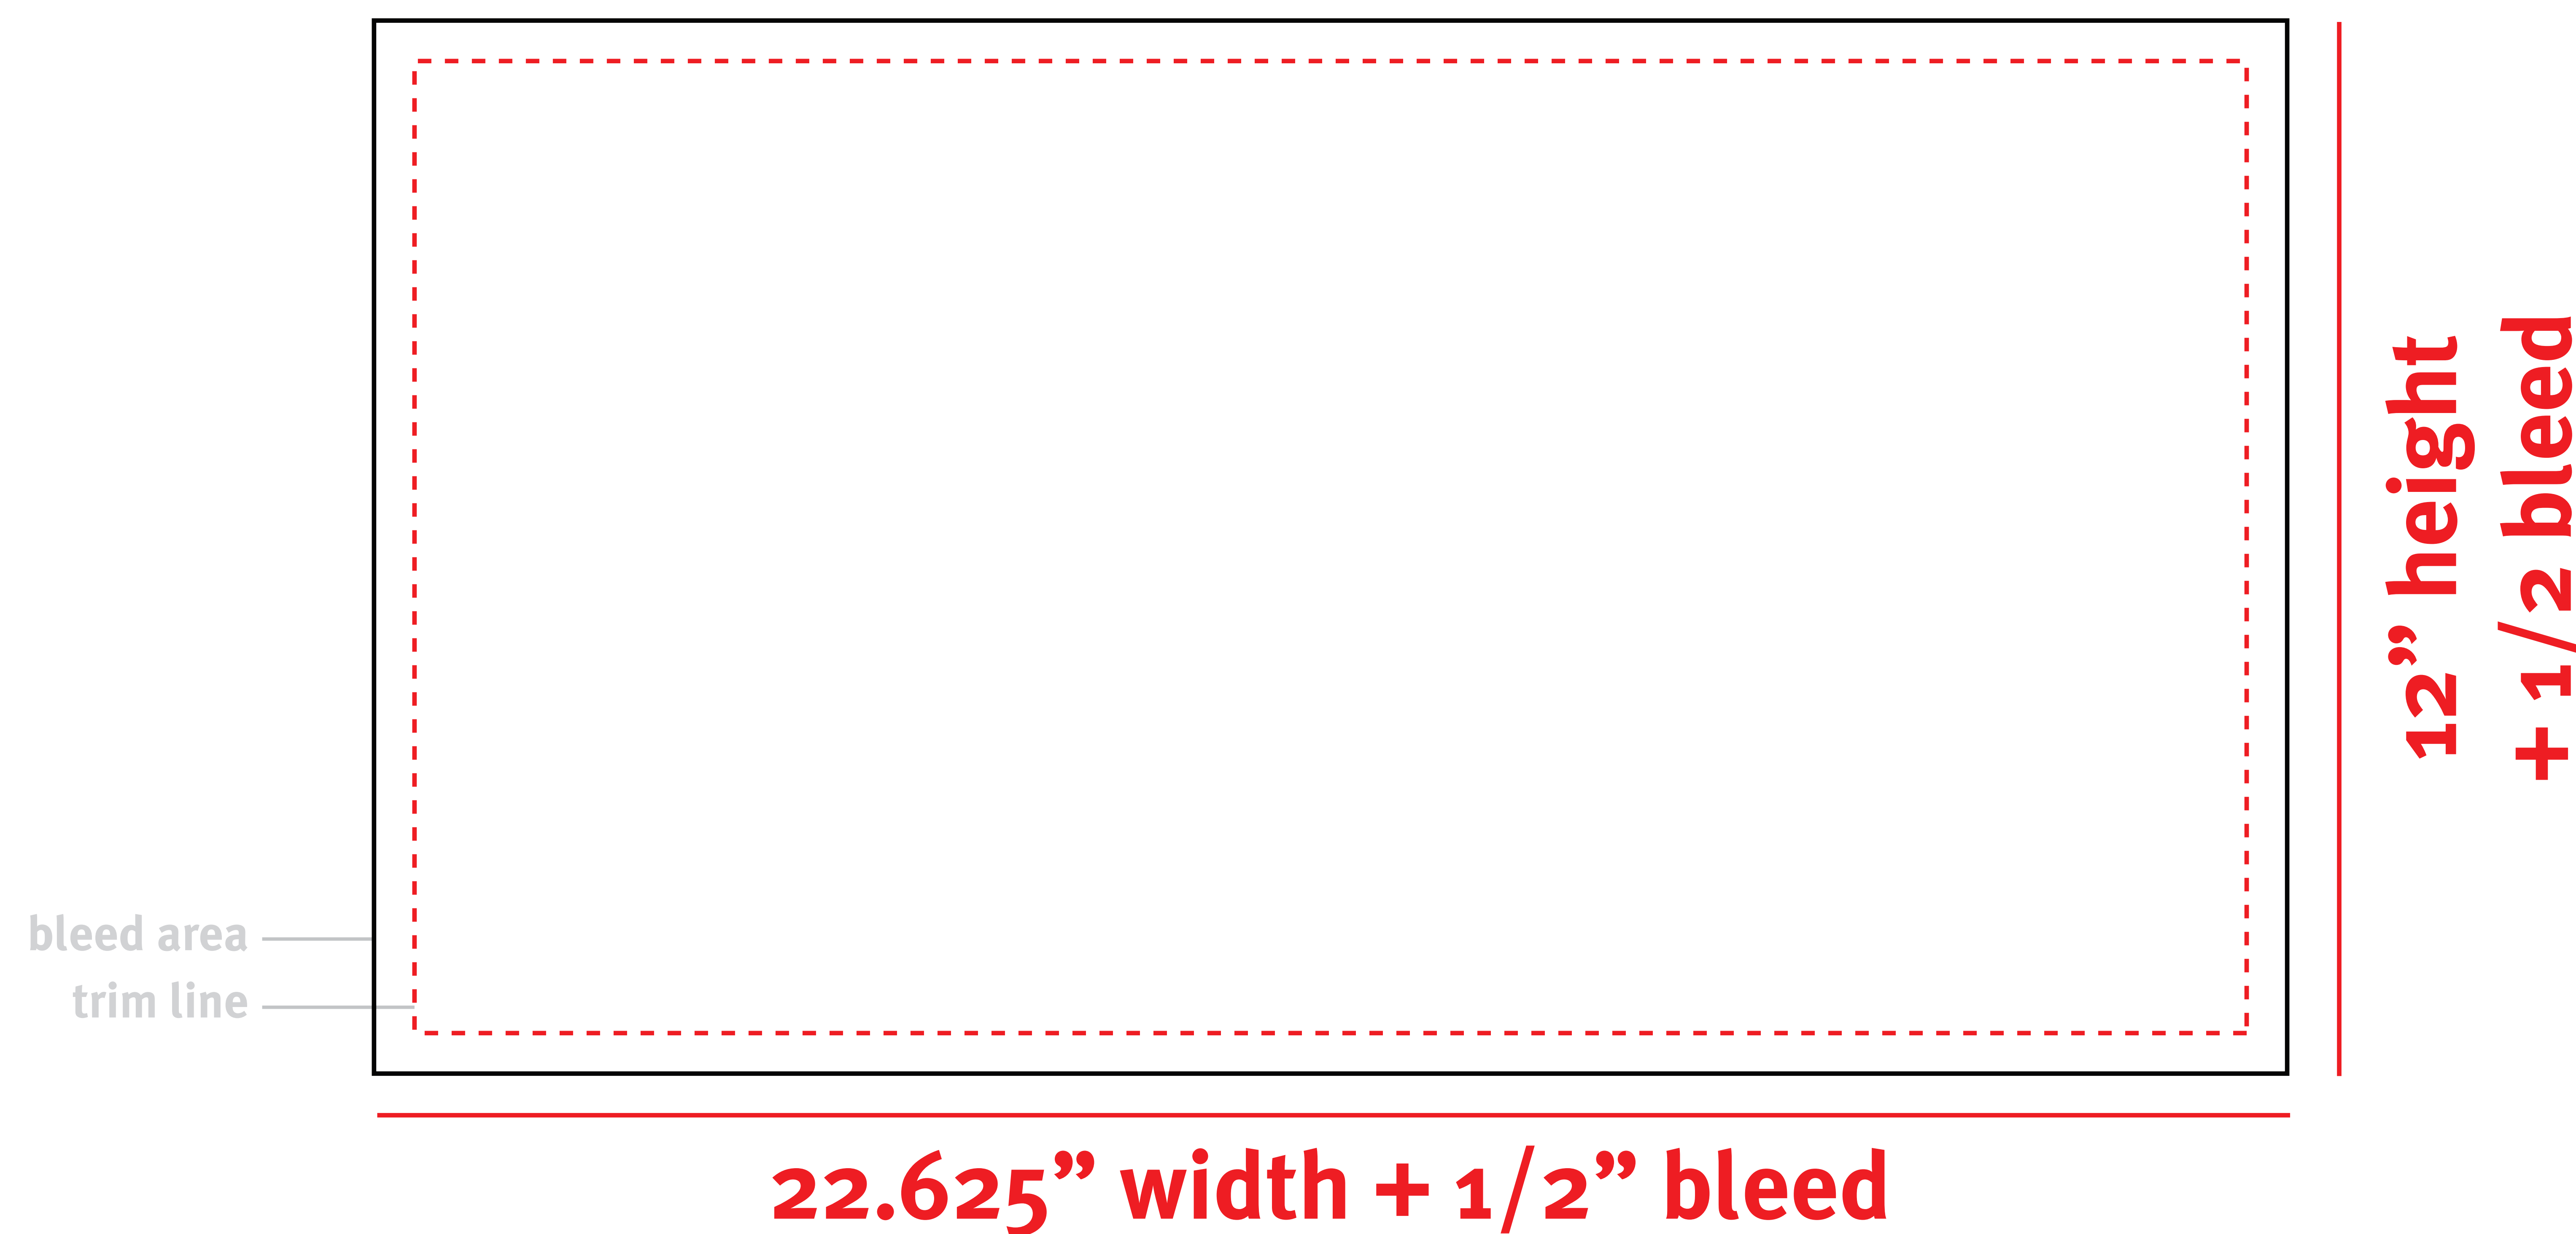

Short Rectangular Header Folding Display Template

Header:

Total Graphic Area: 23.625" w X 13" h

Trim Size: 22.625" w X 12" h

Please be sure add a 1/2" bleed around the perimeter. See template for trim lines.

General Art Guidelines:

- CMYK Color
- Do not embed images, supply them
- Resolution must be 100-120 ppi
- All fonts must be created to outlines

Long Rectangular Header Folding Display Template

Header:

Total Graphic Area: 31.625" w X 13" h

Trim Size: 30.625" w X 12" h

Please be sure add a 1/2" bleed around the perimeter. See template for trim lines.

General Art Guidelines:

- CMYK Color
- Do not embed images, supply them
- Resolution must be 100-120 ppi
- All fonts must be created to outlines