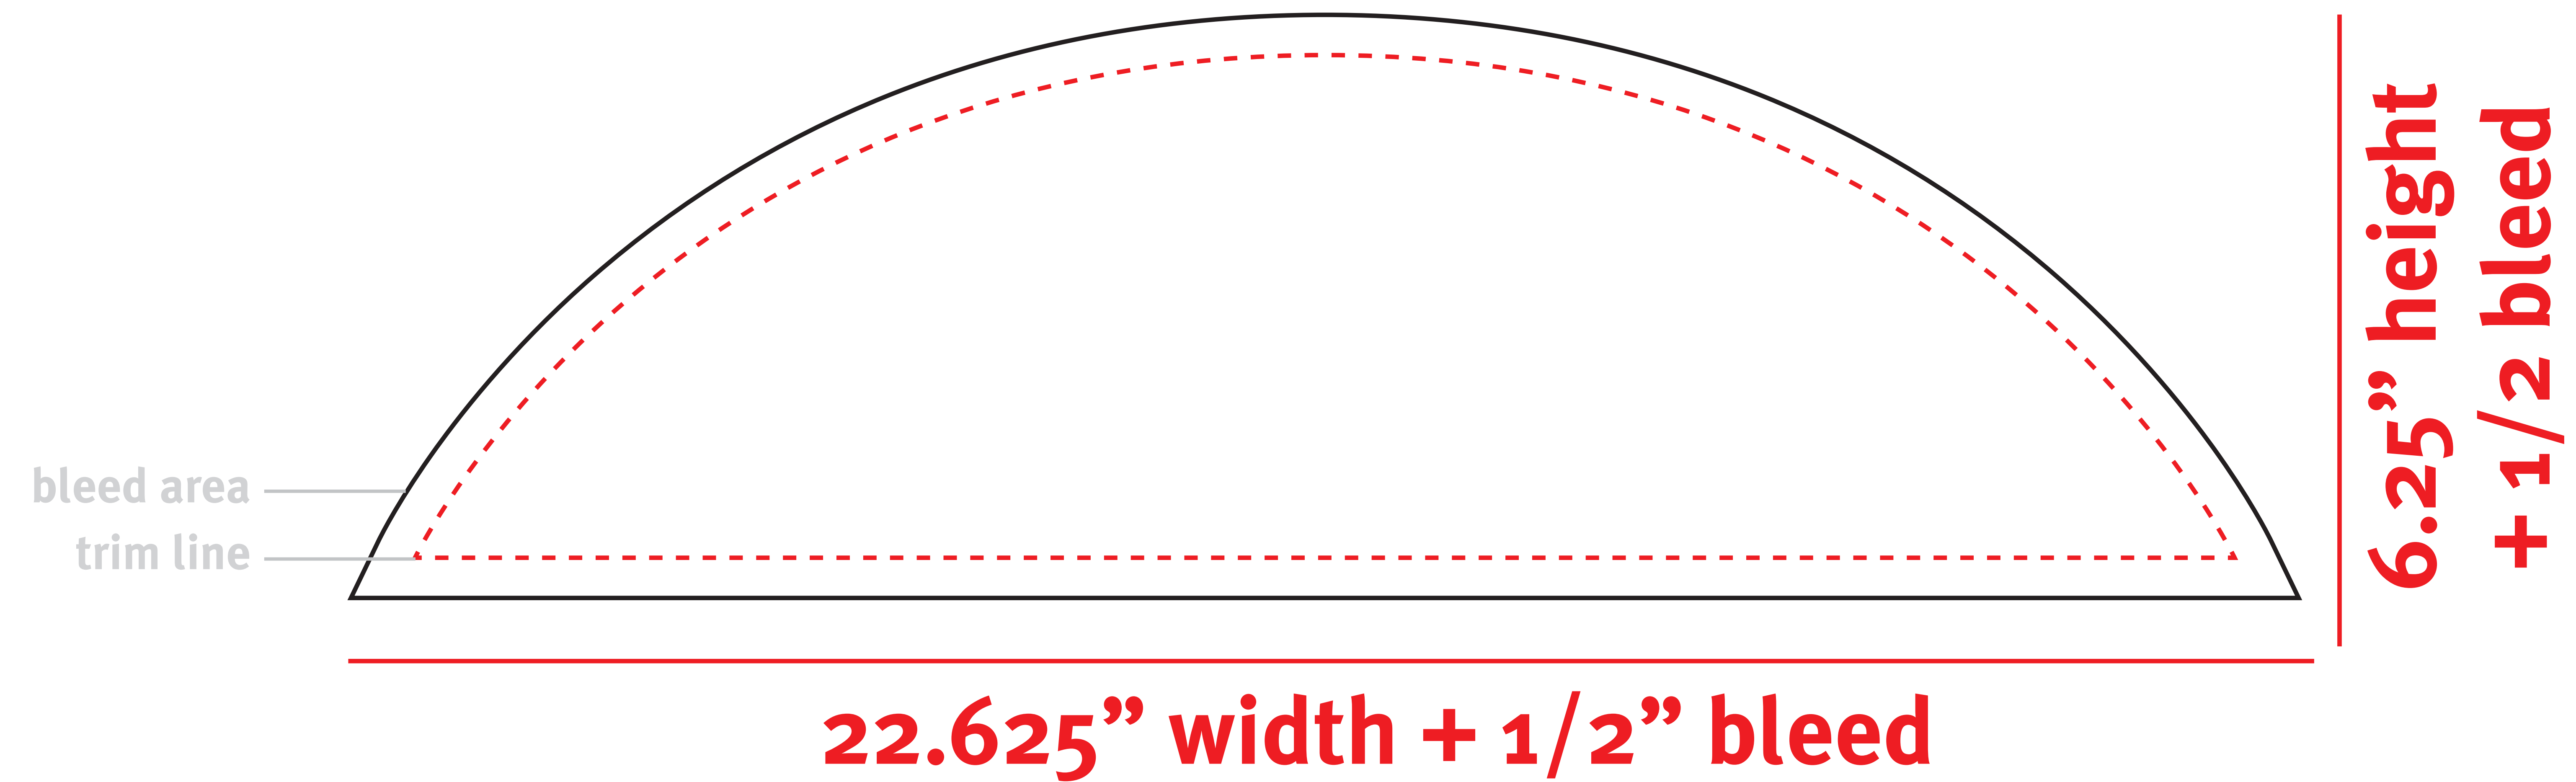

Short Curved Header Folding Display Template

Header:
Total Graphic Area: 23.625" w X 7.25" h
Trim Size: 22.625" w X 6.25" h

Please be sure add a 1/2" bleed around the perimeter. See template for trim lines.

General Art Guidelines:

- CMYK Color
- Do not embed images, supply them
- Resolution must be 100-120 ppi
- All fonts must be created to outlines

Long Curved Header Folding Display Template

Header:
Total Graphic Area: 31.625" w X 9.625" h
Trim Size: 30.625" w X 8.625" h

Please be sure add a 1/2" bleed around the perimeter. See template for trim lines.

General Art Guidelines:

- CMYK Color
- Do not embed images, supply them
- Resolution must be 100-120 ppi
- All fonts must be created to outlines